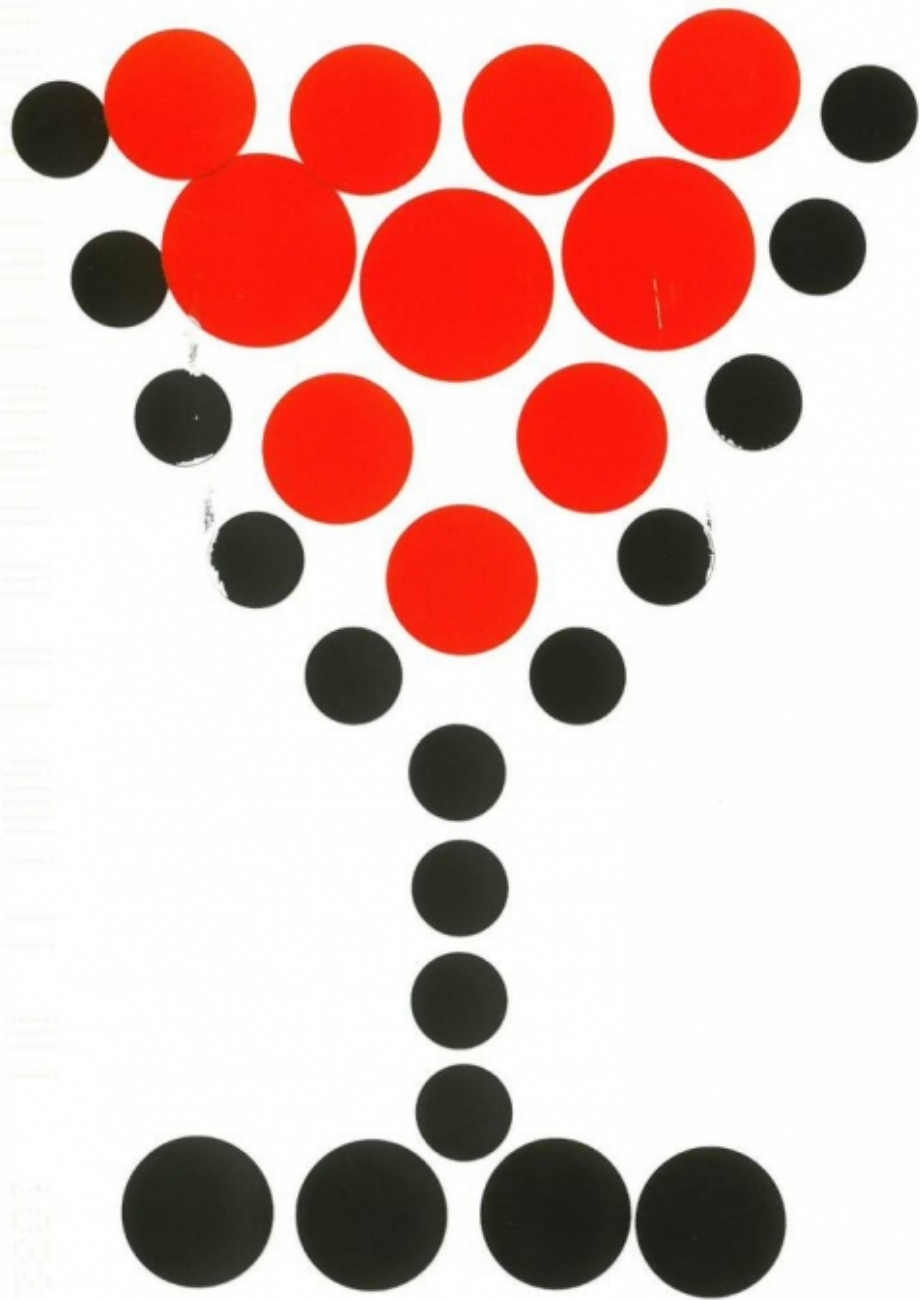

# untitled

by Keiichi Nakamura  
collage » 148 x 100 mm  
2019

Keiichi

*Keüchi*

SEM VALOR COMERCIAL  
MUSEU Quinta Cruz  
\* food-wine-culture  
Estrada de São Salvador  
3500-784 São Salvador  
Viseu  
PORTUGAL